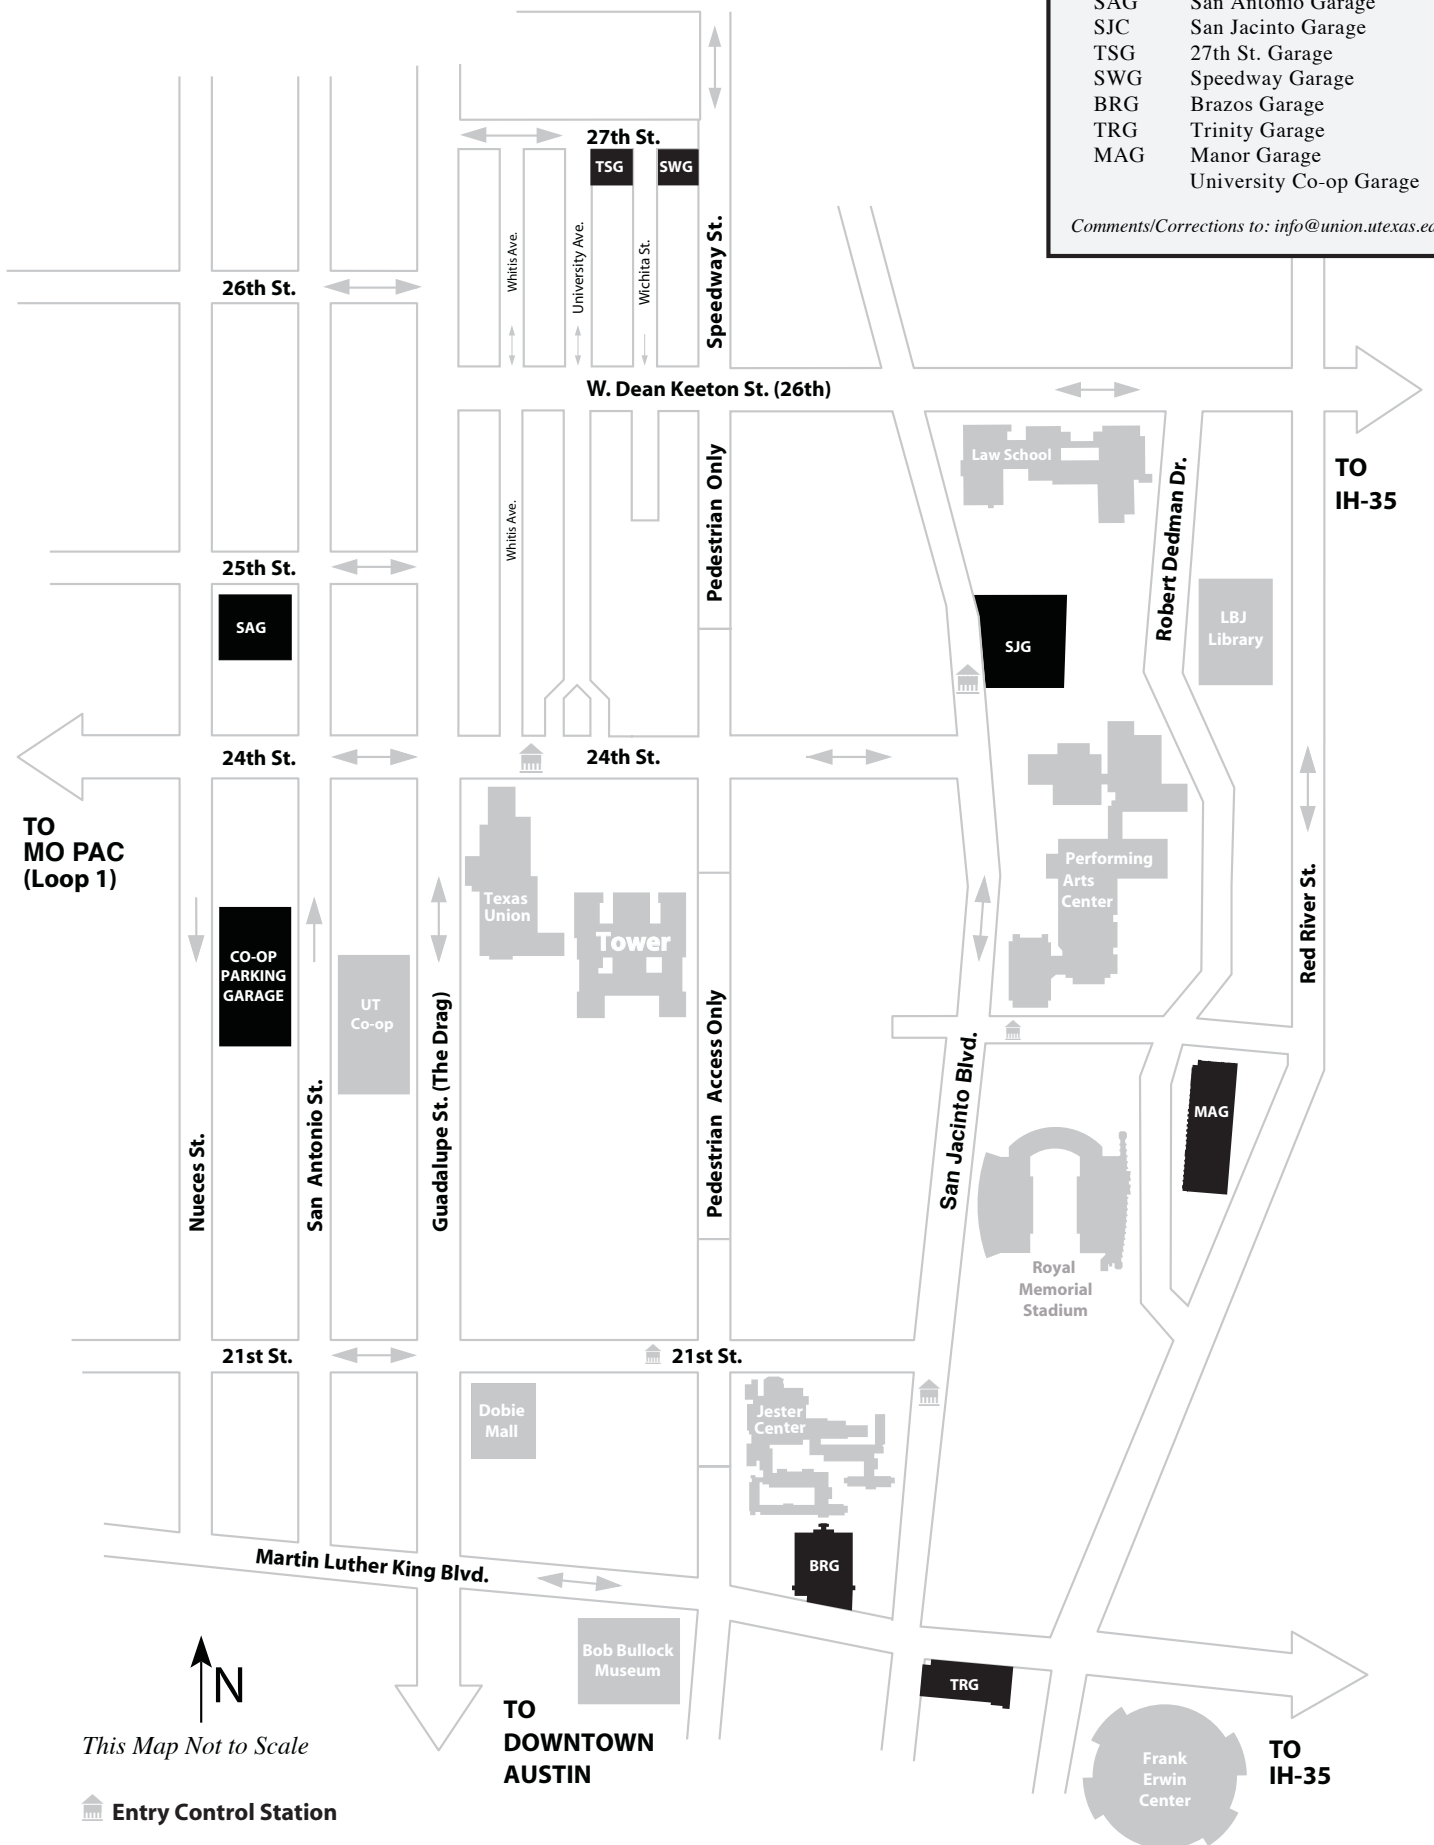

**Campus Area Parking Garages
Compiled by The Texas Union**

- SAG San Antonio Garage
- SJC San Jacinto Garage
- TSG 27th St. Garage
- SWG Speedway Garage
- BRG Brazos Garage
- TRG Trinity Garage
- MAG Manor Garage
- University Co-op Garage

Comments/Corrections to: info@union.utexas.edu

↑ N
This Map Not to Scale

🏠 Entry Control Station

TO
DOWNTOWN
AUSTIN

TO
IH-35

TO
MO PAC
(Loop 1)